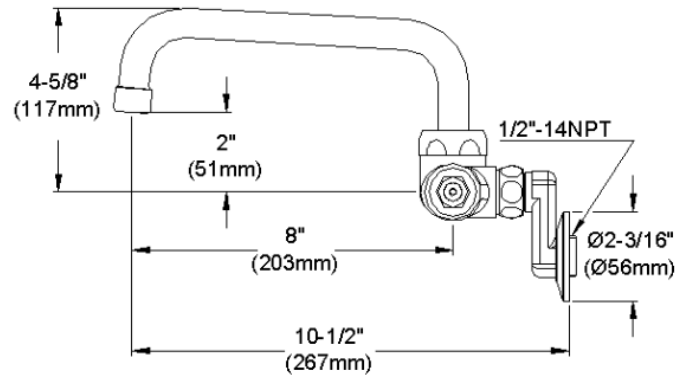

ELKAY[®]

SPECIFICATIONS

Commercial Faucet Model LK945TS08T6T Wall Mount 3"-8" Adjustable Centers Tube Spout 8"

GENERAL FEATURES

- Quarter turn ceramic disc cartridge
- Solid brass construction
- Chrome finish
- Replacement cartridge A70001 for cold
- Replacement cartridge A70002 for hot
- Includes spout swing restriction pin
- 2" offset for adjustable installation, 1/2" NPT Female Inlets

COMPLIES WITH:

- ASME/ANSI A112.18.1
- CSA B125-01
- NSF/ANSI 61
- ADA
- UPC/CUPC
- IAPMO Listed

Wristblade Handle 6 inch, Two Piece

Replacement Handle A55388
Replacement Escutcheon A55391

FRONT VIEW

(shown less handles)