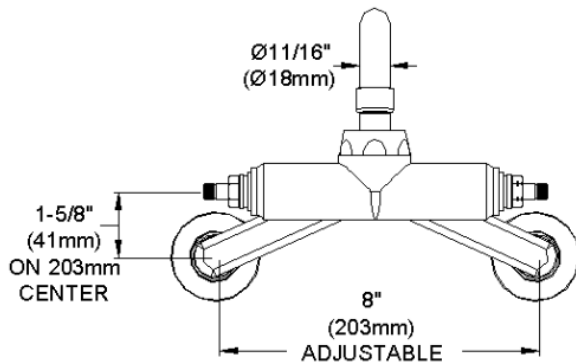

ELKAY[®]

SPECIFICATIONS

Commercial Faucet Model LK945TS08T6T Wall Mount 3"-8" Adjustable Centers Tube Spout 8"

GENERAL FEATURES

- Quarter turn ceramic disc cartridge
- Solid brass construction
- Chrome finish
- Replacement cartridge A70001 for cold
- Replacement cartridge A70002 for hot
- Includes spout swing restriction pin
- 2" offset for adjustable installation, 1/2" NPT Female Inlets

COMPLIES WITH:

- ASME/ANSI A112.18.1
- CSA B125-01
- NSF/ANSI 61
- ADA
- UPC/CUPC
- IAPMO Listed

Wristblade Handle 6 inch, Two Piece

Replacement Handle A55388
Replacement Escutcheon A55391

FRONT VIEW

(shown less handles)