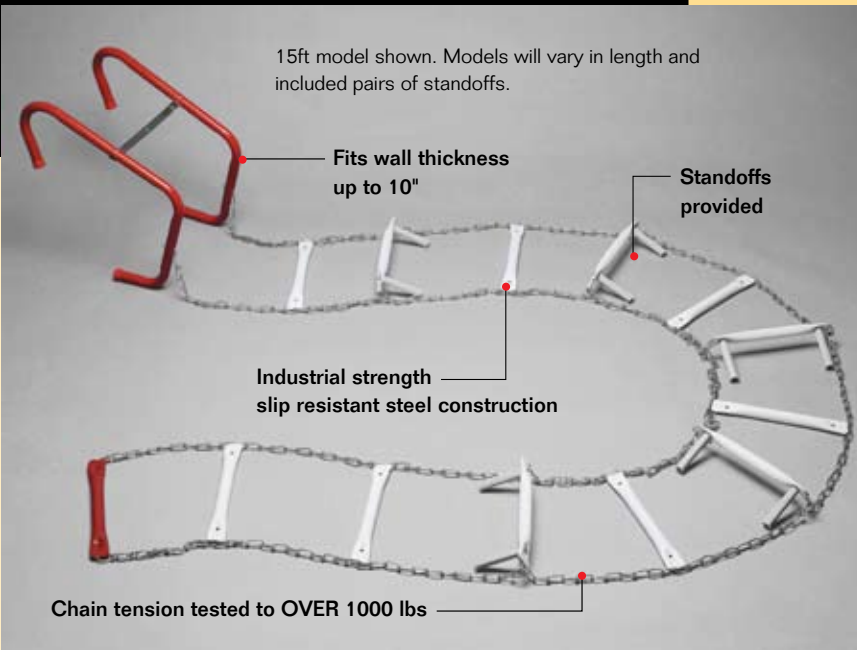

 **MADE IN THE U.S.A**

Make any Window an Instant Fire Escape.

Hooks rest solidly against both inside and outside walls.

Our unique steel chain design is **OVER 1000 lbs** tension tested to ensure a quick, reliable and safe escape.

Choose the right resQladder:

	Length	Standoffs	Model*
2nd Story Window	12'	3 Pairs	FL12 or FL12SL
	15'	5 Pairs	FL15 or FL15SL
3rd Story Window	25'	7 Pairs	FL25 or FL25SL
4th or 5th Story Windows	35'	9 Pairs	FL35 or FL35SL

*SL models include plastic sleeves covering the chain.

Standoffs keep ladder away from building.

Some models include plastic sleeves that cover the chain.