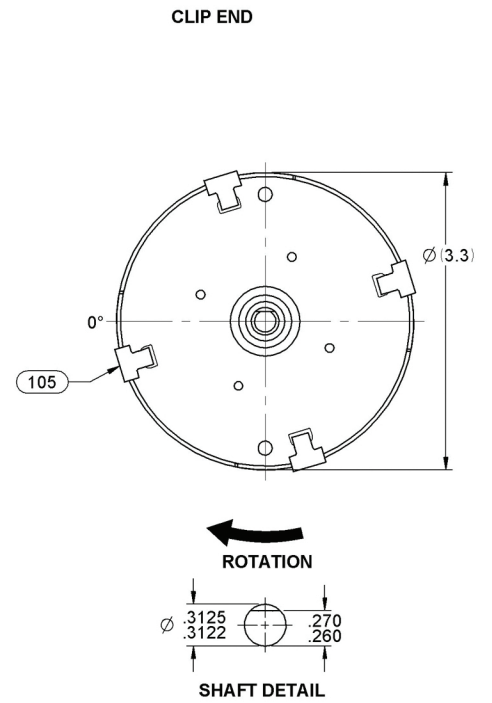

D1164

WELD END

CLIP END

LEAD DATA
 18 GA. 2/64 INS. 125° C.
 X-LINKED POLY, WHITE, BLACK,
 BLUE, RED, YELLOW
 14.00 / 12.00 IN. LONG
 .56 / .44 IN. STRIP