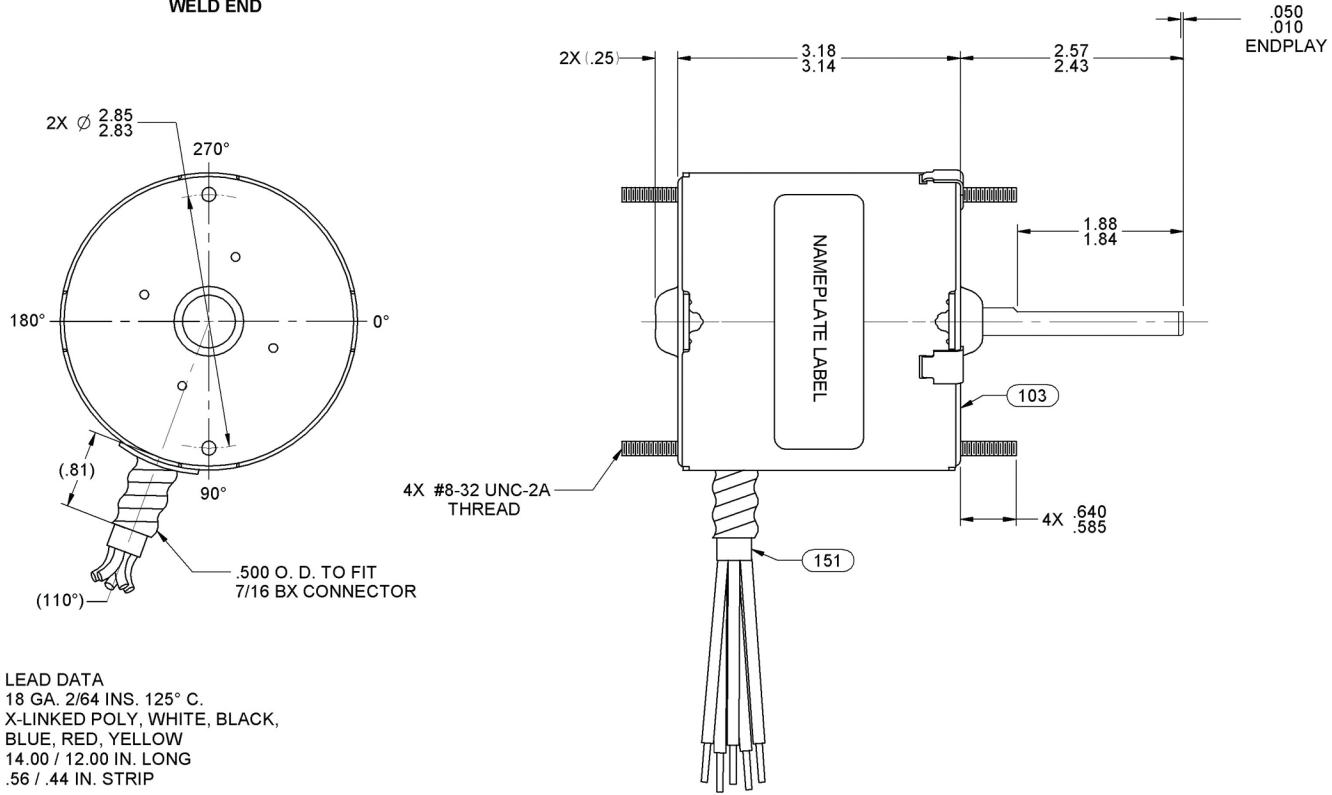

D1164

WELD END

CLIP END

LEAD DATA
 18 GA. 2/64 INS. 125° C.
 X-LINKED POLY, WHITE, BLACK,
 BLUE, RED, YELLOW
 14.00 / 12.00 IN. LONG
 .56 / .44 IN. STRIP