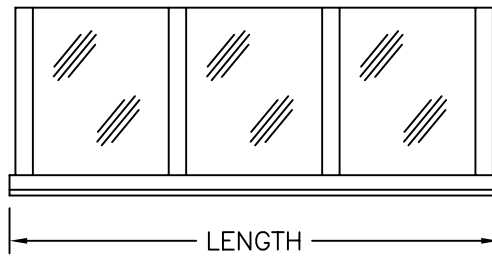

SIDEWALK SHELTERS

STYLE S SLOPED ROOF

ROOF PANELS: 1/4" TWIN WALL POLYCARBONATE
 ROOF COLORS: BRONZE TINT, WHITE, CLEAR

STYLE B BARREL ROOF

ROOF PANELS: 1/4" TWIN WALL POLYCARBONATE
 ROOF COLORS: BRONZE TINT, WHITE, CLEAR

STYLE A STANDING SEAM ROOF

ROOF PANELS: 1" X 8" X 1" ALUMINUM DECKING
 ROOF FINISH: DARK BRONZE ANODIZE

FRAMING: 6063 ALUMINUM
 FINISH: DARK BRONZE ANODIZE

OPTIONAL VINYL SIDE WALL CURTAINS

OPTIONAL FREE STANDING ALUMINUM BENCH
 FINISH: DARK BRONZE ANODIZE