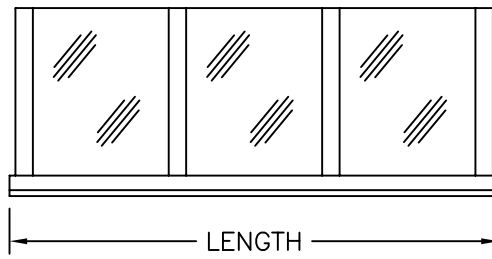

SIDEWALK SHELTERS

STYLE S SLOPED ROOF

ROOF PANELS: 1/4" TWIN WALL POLYCARBONATE
 ROOF COLORS: BRONZE TINT, WHITE, CLEAR

STYLE B BARREL ROOF

ROOF PANELS: 1/4" TWIN WALL POLYCARBONATE
 ROOF COLORS: BRONZE TINT, WHITE, CLEAR

STYLE A STANDING SEAM ROOF

ROOF PANELS: 1" X 8" X 1" ALUMINUM DECKING
 ROOF FINISH: DARK BRONZE ANODIZE

FRAMING: 6063 ALUMINUM
 FINISH: DARK BRONZE ANODIZE

OPTIONAL VINYL SIDE WALL CURTAINS

OPTIONAL FREE STANDING ALUMINUM BENCH
 FINISH: DARK BRONZE ANODIZE