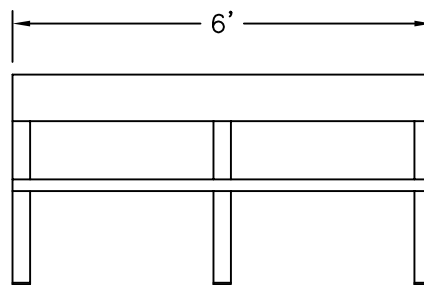

STYLE A STANDING SEAM ROOF

ROOF PANELS: 1" X 8" X 1" ALUMINUM DECKING
 ROOF FINISH: DARK BRONZE ANODIZE

FRAMING: 6063 ALUMINUM
 FINISH: DARK BRONZE ANODIZE

OPTIONAL VINYL SIDE WALL CURTAINS

OPTIONAL FREE STANDING ALUMINUM BENCH
 FINISH: DARK BRONZE ANODIZE