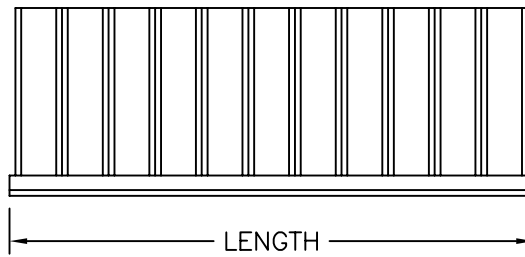

SIDEWALK SHELTERS

STYLE S SLOPED ROOF

ROOF PANELS: 1/4" TWIN WALL POLYCARBONATE
 ROOF COLORS: BRONZE TINT, WHITE, CLEAR

STYLE B BARREL ROOF

ROOF PANELS: 1/4" TWIN WALL POLYCARBONATE
 ROOF COLORS: BRONZE TINT, WHITE, CLEAR

STYLE A STANDING SEAM ROOF

ROOF PANELS: 1" X 8" X 1" ALUMINUM DECKING
 ROOF FINISH: DARK BRONZE ANODIZE

FRAMING: 6063 ALUMINUM
 FINISH: DARK BRONZE ANODIZE

OPTIONAL VINYL SIDE WALL CURTAINS

OPTIONAL FREE STANDING ALUMINUM BENCH
 FINISH: DARK BRONZE ANODIZE