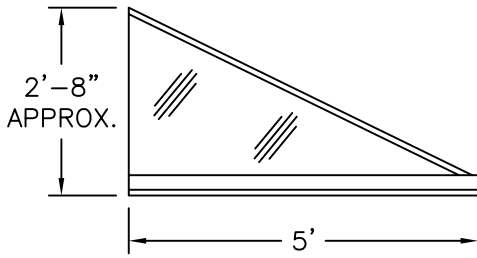

SIDEWALK SHELTERS

STYLE S SLOPED ROOF

ROOF PANELS: 1/4" TWIN WALL POLYCARBONATE
 ROOF COLORS: BRONZE TINT, WHITE, CLEAR

STYLE B BARREL ROOF

ROOF PANELS: 1/4" TWIN WALL POLYCARBONATE
 ROOF COLORS: BRONZE TINT, WHITE, CLEAR

STYLE A STANDING SEAM ROOF

ROOF PANELS: 1" X 8" X 1" ALUMINUM DECKING
 ROOF FINISH: DARK BRONZE ANODIZE

FRAMING: 6063 ALUMINUM
 FINISH: DARK BRONZE ANODIZE

OPTIONAL VINYL SIDE WALL CURTAINS

OPTIONAL FREE STANDING ALUMINUM BENCH
 FINISH: DARK BRONZE ANODIZE