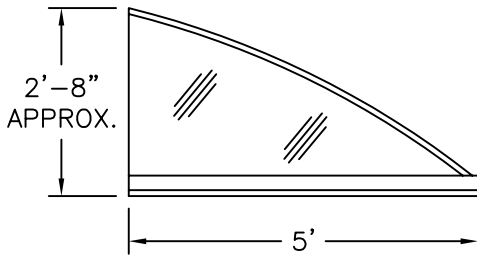

SIDEWALK SHELTERS

STYLE S SLOPED ROOF

ROOF PANELS: 1/4" TWIN WALL POLYCARBONATE
 ROOF COLORS: BRONZE TINT, WHITE, CLEAR

STYLE B BARREL ROOF

ROOF PANELS: 1/4" TWIN WALL POLYCARBONATE
 ROOF COLORS: BRONZE TINT, WHITE, CLEAR

STYLE A STANDING SEAM ROOF

ROOF PANELS: 1" X 8" X 1" ALUMINUM DECKING
 ROOF FINISH: DARK BRONZE ANODIZE

FRAMING: 6063 ALUMINUM
 FINISH: DARK BRONZE ANODIZE

OPTIONAL VINYL SIDE WALL CURTAINS

OPTIONAL FREE STANDING ALUMINUM BENCH
 FINISH: DARK BRONZE ANODIZE