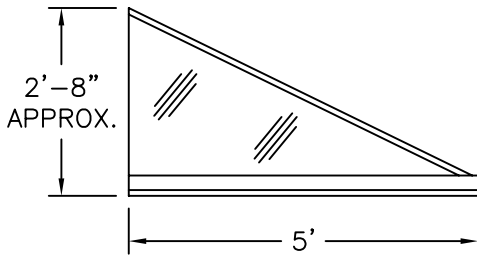

SIDEWALK SHELTERS

STYLE S SLOPED ROOF

ROOF PANELS: 1/4" TWIN WALL POLYCARBONATE
 ROOF COLORS: BRONZE TINT, WHITE, CLEAR

STYLE B BARREL ROOF

ROOF PANELS: 1/4" TWIN WALL POLYCARBONATE
 ROOF COLORS: BRONZE TINT, WHITE, CLEAR

STYLE A STANDING SEAM ROOF

ROOF PANELS: 1" X 8" X 1" ALUMINUM DECKING
 ROOF FINISH: DARK BRONZE ANODIZE

FRAMING: 6063 ALUMINUM
 FINISH: DARK BRONZE ANODIZE

OPTIONAL VINYL SIDE WALL CURTAINS

OPTIONAL FREE STANDING ALUMINUM BENCH
 FINISH: DARK BRONZE ANODIZE