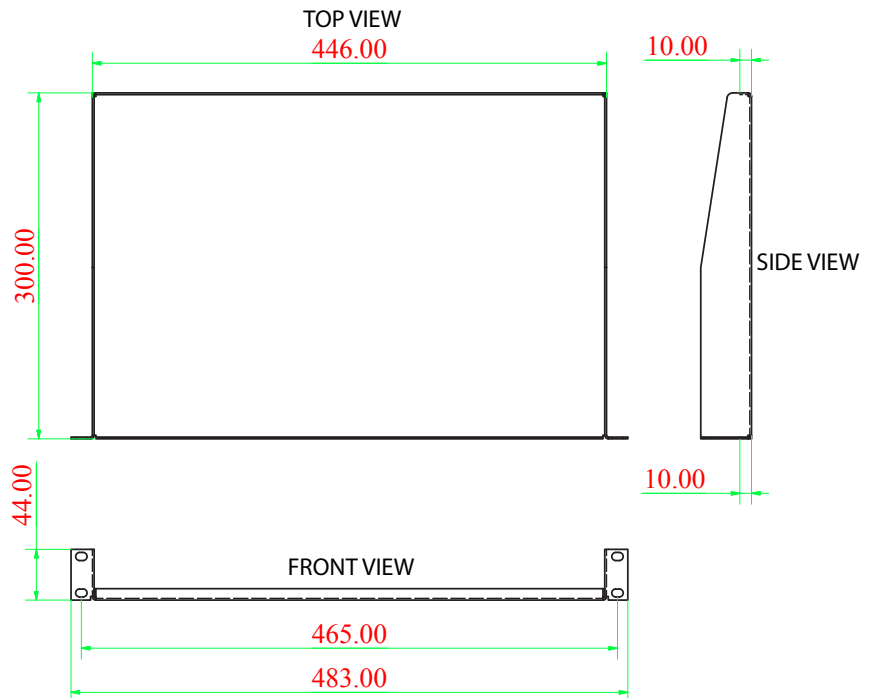

1U 19" SINGLE-SIDED NON-VENTED SHELF

SKU: 047-WSS-1300

Steel Thickness (mm)	1.5
Height (in)	1.75
Width (in)	19
Depth(in)	12.00
Weight (lb)	5
Color	Black
Capacity(lb)	50

DESCRIPTION

1U 19" Single-Sided, Non-Vented Shelf Black

FEATURES

- Fits most standard 19" Racks and Wall Mounts
- Made from 1.5mm EG Steel
- Comes with 4 sets of M6 Washers/Screws/ Cage Nuts
- Loading Capacity 50lbs
- Suitable for network electronics/components