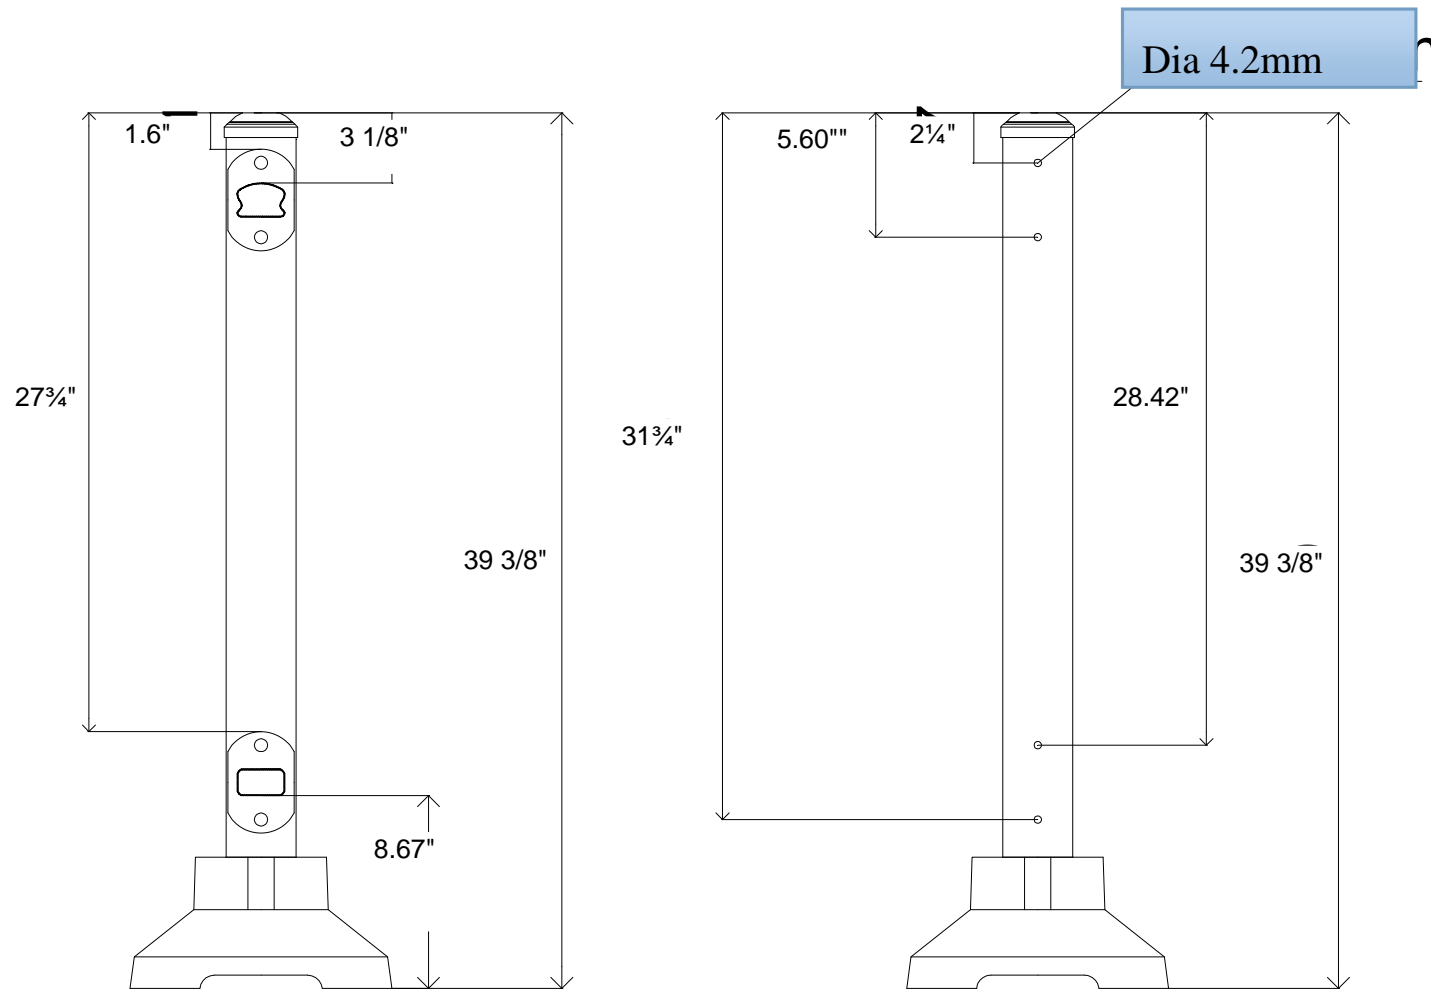

# SPR-POST-Y

Dia 30mm  
Countersink Dia 14mm  
Countersink Depth 45mm