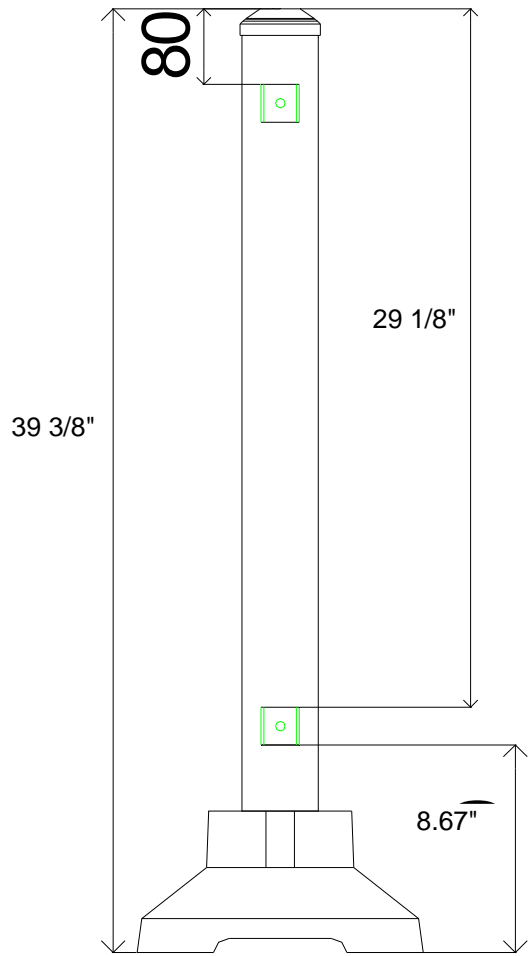

# SPR-POST-Y

Dia 30mm  
Countersink Dia 14mm  
Countersink Depth 45mm