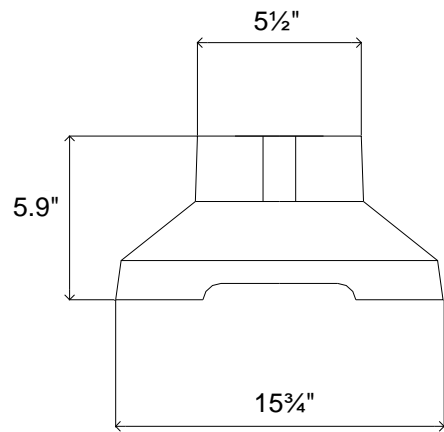

# SPR-POST-Y

Dia 30mm  
Countersink Dia 14mm  
Countersink Depth 45mm