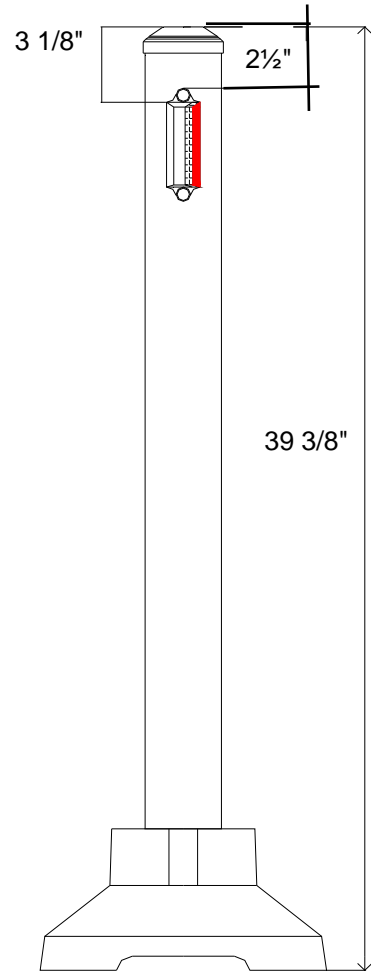

# SPR-POST-Y

Dia 30mm  
Countersink Dia 14mm  
Countersink Depth 45mm