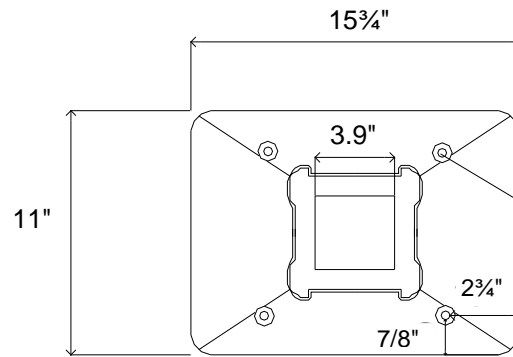

# SPR-POST-Y

Dia 30mm  
Countersink Dia 14mm  
Countersink Depth 45mm